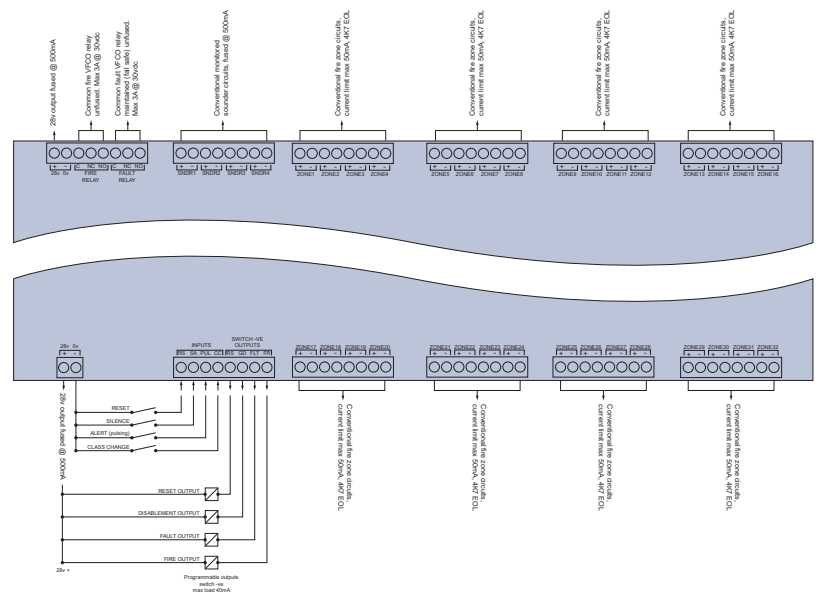

**NETWORK UP TO
8
CONTROL PANELS
AND REPEATERS**

Networking is available across all Excel & Evoque control panels. With the simple addition of a comms card up to 8 control panels can be networked in a fault tolerant loop. The network is fail safe, a single open or short circuit on the loop will not stop the communications. Any combination of panel size can be used from 2 to 32 zones and in any order.

In addition to the 8 control panels up to 8 repeater panels or remote display units can be added to the network.

Simple programming using the four numbered key pad buttons

Programming Features

- Non latching zones
- 3 x False alarm management modes
- Set delays to outputs
- Two independent programmable inputs
- All outputs, relays and sounder circuits are independently programmable
- Disable zones, sndr ccts, aux & delays

Technical Specification	
No of zones	16 , 24, 32
Cabinet size	465mm W x 410mm H x 130mm D
Battery capacity	Min: 2 x 7Ah 12v SLA, Max: 2 x 18Ah 12v SLA

Order Codes	
XL32-16	Control panel, 16 zones, 4 sounder ccts
XL32-24	Control panel, 24 zones, 4 sounder ccts
XL32-32	Control panel, 32 zones, 4 sounder ccts
XLEN-R-12	12 zone fully functional/passive repeater panel
XL-RDU	LCD remote display unit
TPCA05	Network comms card
OPCARD-8	8 way relay/output card
SNDEXT-4	4 way sounder cct extension card
FMK-XL32	Recessing bezel for control panels
FMK-ECL	Recessing bezel for XLEN-R-12 repeater panel