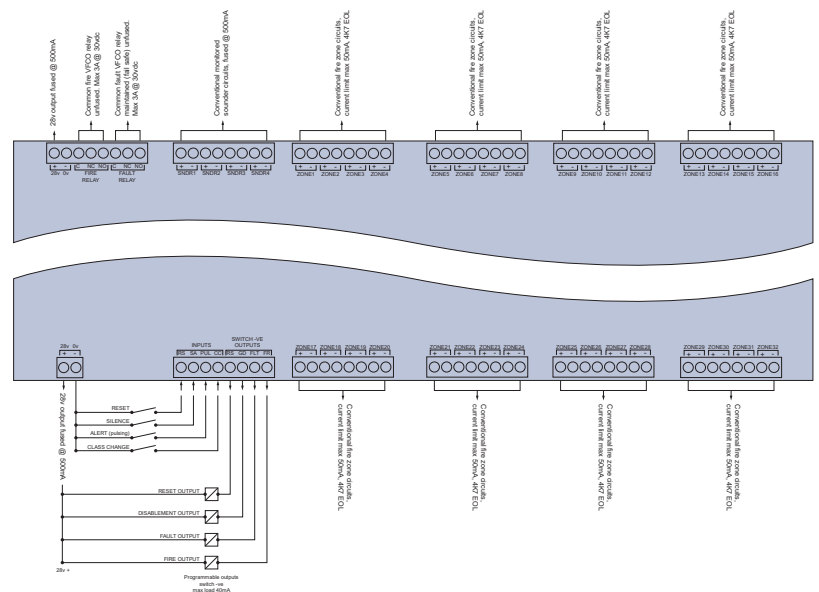

**NETWORK UP TO
8
CONTROL PANELS
AND REPEATERS**

Networking is available across all Excel & Evoque control panels. With the simple addition of a comms card up to 8 control panels can be networked in a fault tolerant loop. The network is fail safe, a single open or short circuit on the loop will not stop the communications. Any combination of panel size can be used from 2 to 32 zones and in any order.

In addition to the 8 control panels up to 8 repeater panels or remote display units can be added to the network.

Simple programming using the four numbered key pad buttons

Programming Features

- Non latching zones
- 3 x False alarm management modes
- Set delays to outputs
- Two independent programmable inputs
- All outputs, relays and sounder circuits are independently programmable
- Disable zones, sndr ccts, aux & delays

Technical Specification	
No of zones	16 , 24, 32
Cabinet size	465mm W x 410mm H x 130mm D
Battery capacity	Min: 2 x 7Ah 12v SLA, Max: 2 x 18Ah 12v SLA

Order Codes	
XL32-16	Control panel, 16 zones, 4 sounder ccts
XL32-24	Control panel, 24 zones, 4 sounder ccts
XL32-32	Control panel, 32 zones, 4 sounder ccts
XLEN-R-12	12 zone fully functional/passive repeater panel
XL-RDU	LCD remote display unit
TPCA05	Network comms card
OPCARD-8	8 way relay/output card
SNDEXT-4	4 way sounder cct extension card
FMK-XL32	Recessing bezel for control panels
FMK-ECL	Recessing bezel for XLEN-R-12 repeater panel