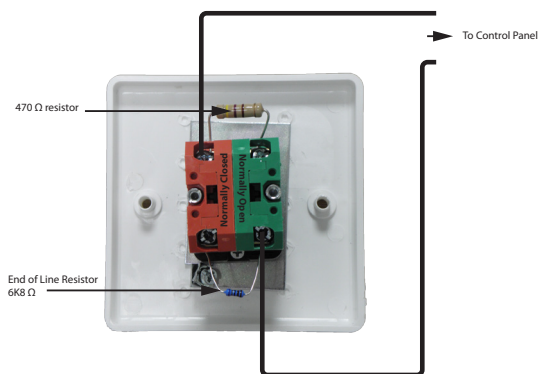

## REMOTE HOLD OFF & ABORT BUTTONS

### Technical specifications

|             |                                  |
|-------------|----------------------------------|
| Dimensions  | 87 W x 87 H x 44 D (mm)          |
| Connections | 2 core +/- back to control panel |

### Extinguishant Hold Off Button

- Large green momentary action button
- Single gang steel enclosure
- Suitable for surface or flush fitting