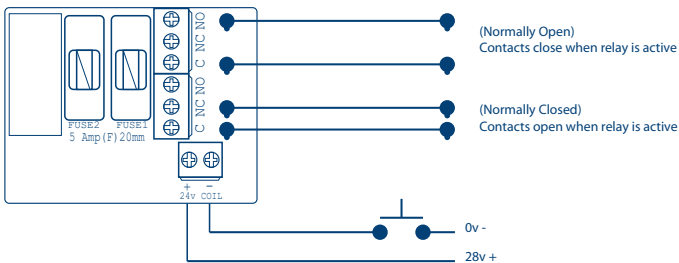

Order Codes

BRF248A-R	Auxiliary relay, red
BRF248A-W	Auxiliary relay, white