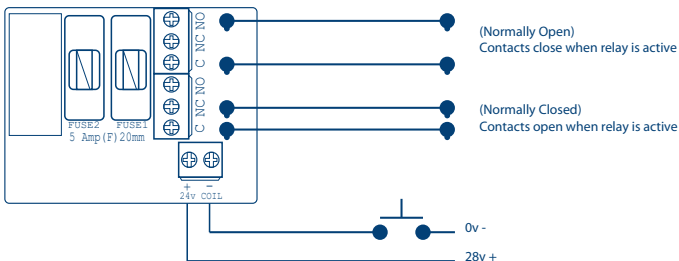

Order Codes

BRF248A-R	Auxiliary relay, red
BRF248A-W	Auxiliary relay, white