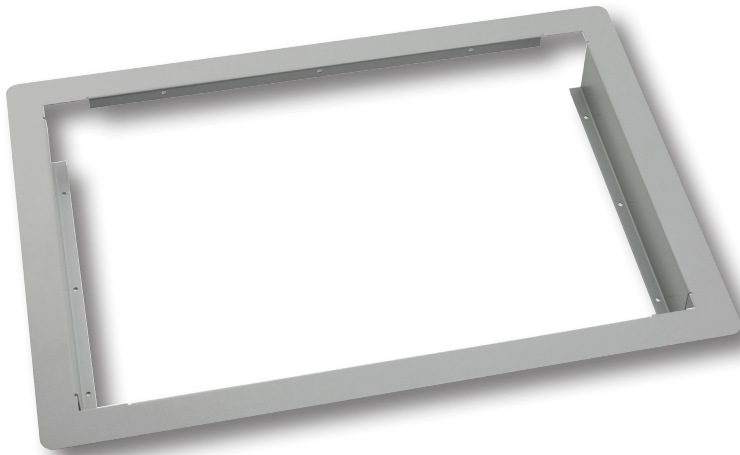

PERIPHERALS

XLEN RECESSING BEZEL

Use With:

- Esento Excel
- Esento Marine 4-12
- AlarmSense PLUS (ASP)
- AOV-5/10

Order Code

FMK-XLEN

Recessing bezel

+44 (0) 1895 546205