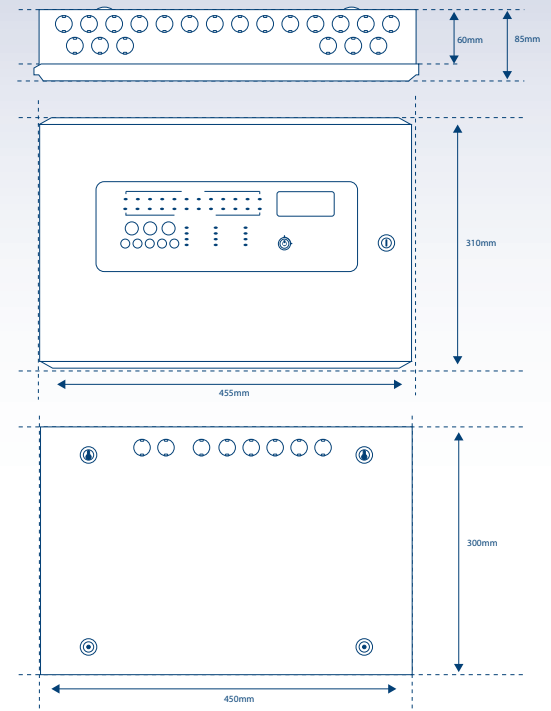

PERIPHERALS

XLEN RECESSING BEZEL

Use With:

- Esento Excel
- Esento Marine 4-12
- AlarmSense PLUS (ASP)
- AOV-5/10

Order Code

FMK-XLEN

Recessing bezel

+44 (0) 1895 546205