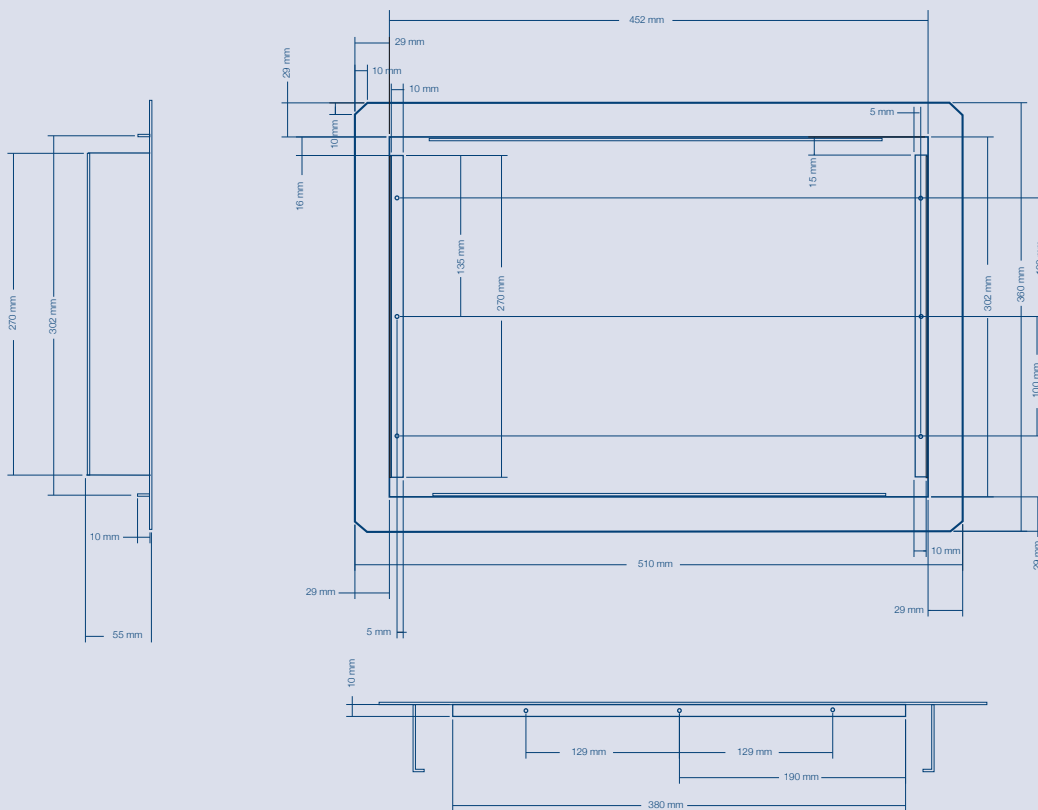

PERIPHERALS

XLEN RECESSING BEZEL

Use With:

- Esento Excel
- Esento Marine 4-12
- AlarmSense PLUS (ASP)
- AOV-5/10

Order Code

FMK-XLEN

Recessing bezel

+44 (0) 1895 546205