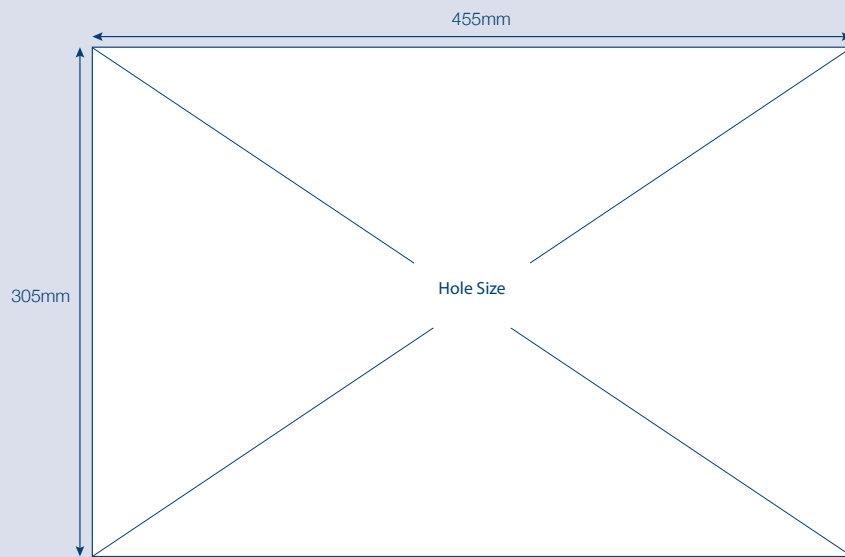

PERIPHERALS

XLEN RECESSING BEZEL

Use With:

- Esento Excel
- Esento Marine 4-12
- AlarmSense PLUS (ASP)
- AOV-5/10

Order Code

FMK-XLEN

Recessing bezel

+44 (0) 1895 546205