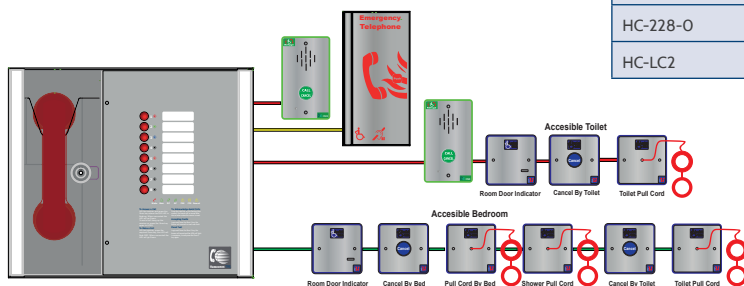

Models

HC-228-2	2 line master station
HC-228-4	4 line master station
HC-228-8	8 line master station
HC-228-0	Repeater station
HC-LC2	2 line expansion card