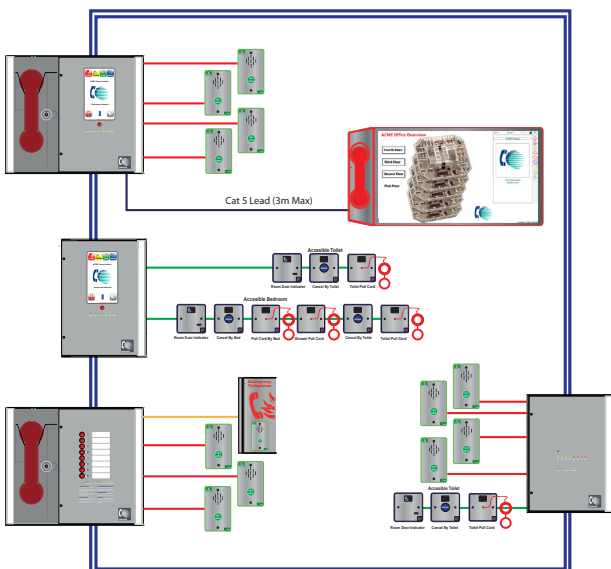

The touch-screen layout has four buttons allowing quick access to the main functions, and permanently displaying the number of current calls, alarms and faults.

Emergency Assist Alarm calls can be acknowledged by pressing the Icon on screen (as required by BS8300) and will return to alarm if not reset within two minutes.

The HC-ACM-8 has in-built networking allowing it to form one of the 64 panels on a Haescomm network installation allowing a total of 512 outstations to be accommodated. Each panel can be a master station or HC-EX8 network expander.

Technical specifications	
AC input	230vac +/- 10% 50/60Hz
Internal supply	5v, 16v, 27v dc, monitored; open, short, fuses, high impedance
Protection	Deep discharge, short, thermal
Battery type	1 x 12v 7Ah VRSLA
Mains fuse	240v 1A HRC
Battery fuse	750mA PTC
Charge current	400mA
Inputs	2-8 in 2 line blocks, short to use, end of line = 10KΩ
Outputs	1 x fault, 1 x in use, volt free relay, 30vdc 1A
Network cables	2 x 2 core, 1 or 1.5mm enhanced fire resistant (refer to BS5839-9:2011 for exceptions). Max 500m
Dimensions	300mm H x 220mm W x 95mm D

Models	
HC-ACM-8	Assist Call touch-screen master station