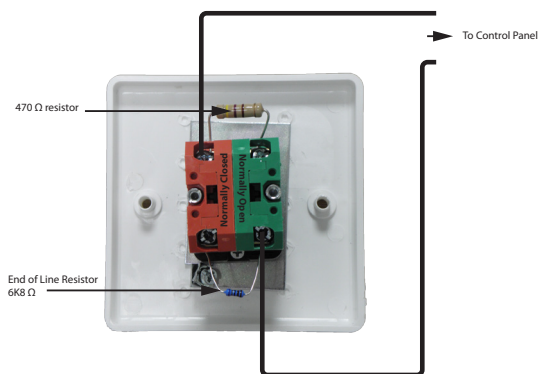

## REMOTE HOLD OFF & ABORT BUTTONS

### Technical specifications

Dimensions	87 W x 87 H x 44 D (mm)
Connections	2 core +/- back to control panel

### Extinguishant Hold Off Button

- Large green momentary action button
- Single gang steel enclosure
- Suitable for surface or flush fitting